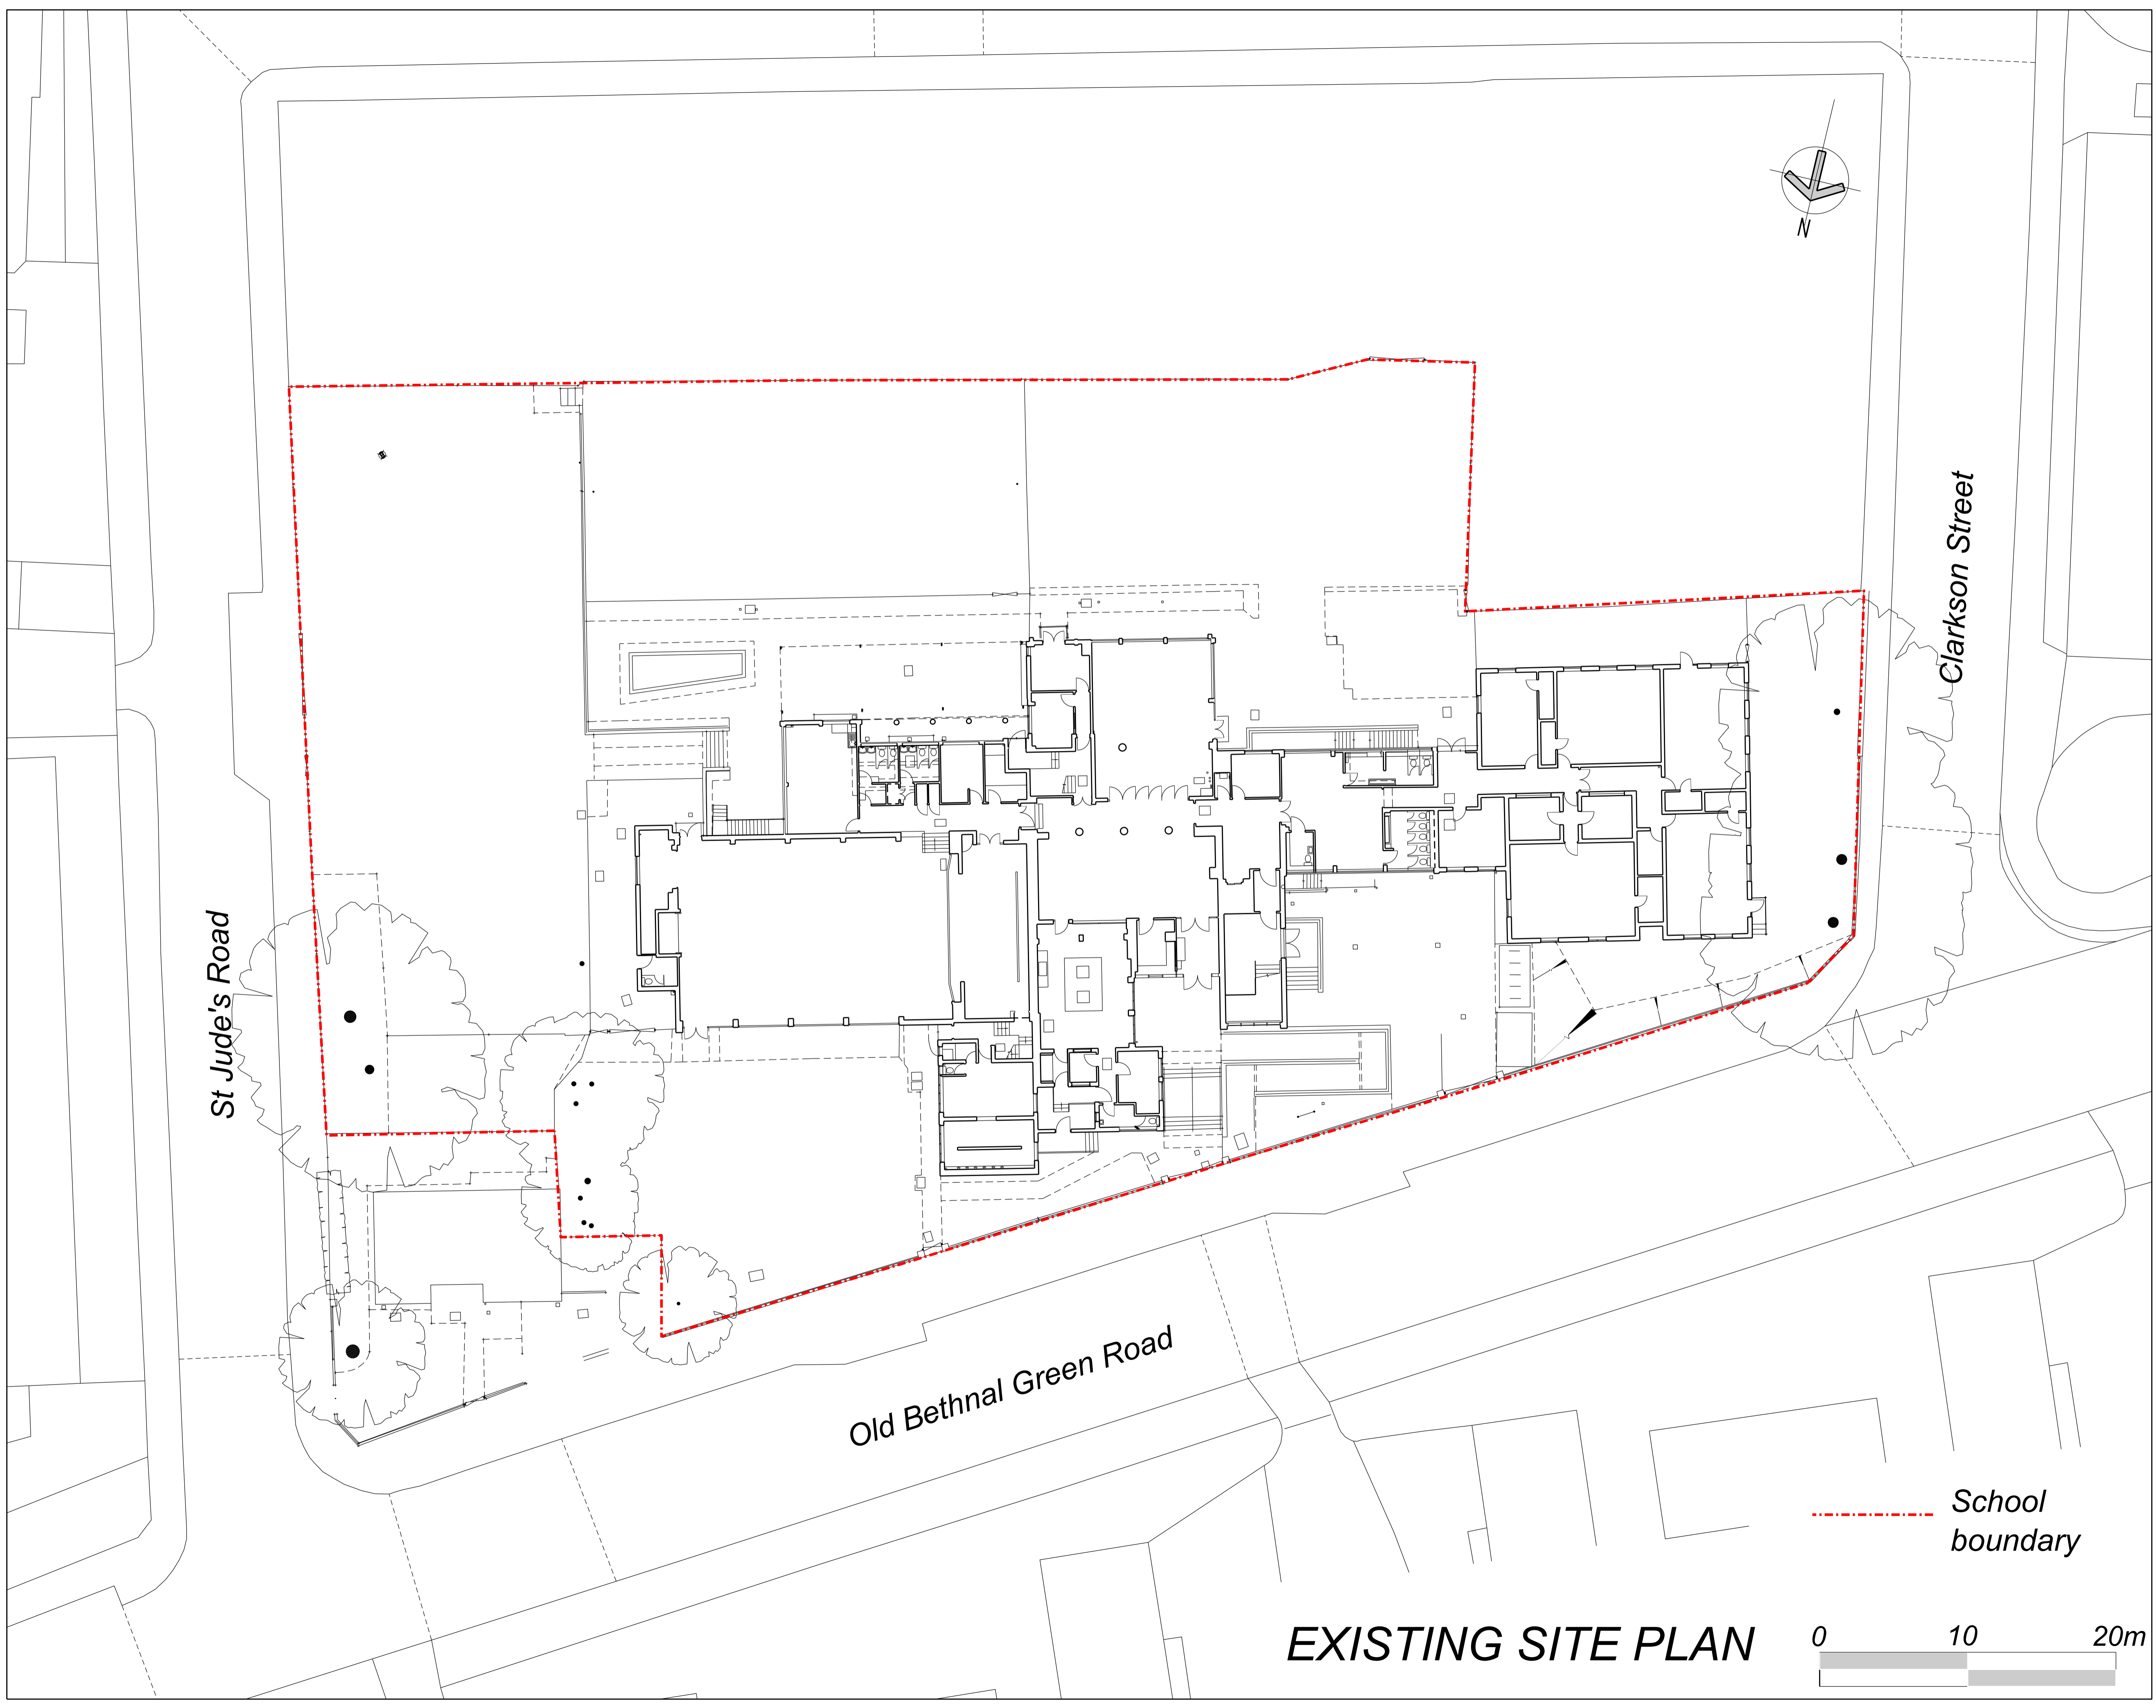

Notes

DESCRIPTION	REV. & DATE

NBF
PARTNERSHIP

NELLIST BLUNDELL FLINT PARTNERSHIP
CHARTERED ARCHITECTS
1 DERWENT HOUSE, ARDEN ROAD, LONDON W13 8RP
tel: 020 7163 9166
email: office@nbfpartnership.co.uk

Client
RAINES FOUNDATION SCHOOL

Job
PROPOSED LOWER SCHOOL ALTERATIONS

Drawing Title
SITE PLAN

Scale @ A1	Date	Drawn
1:200	OCT. 2016	HC

Job No	Drawing No	Revision
2636	01	*

--- School boundary

EXISTING SITE PLAN