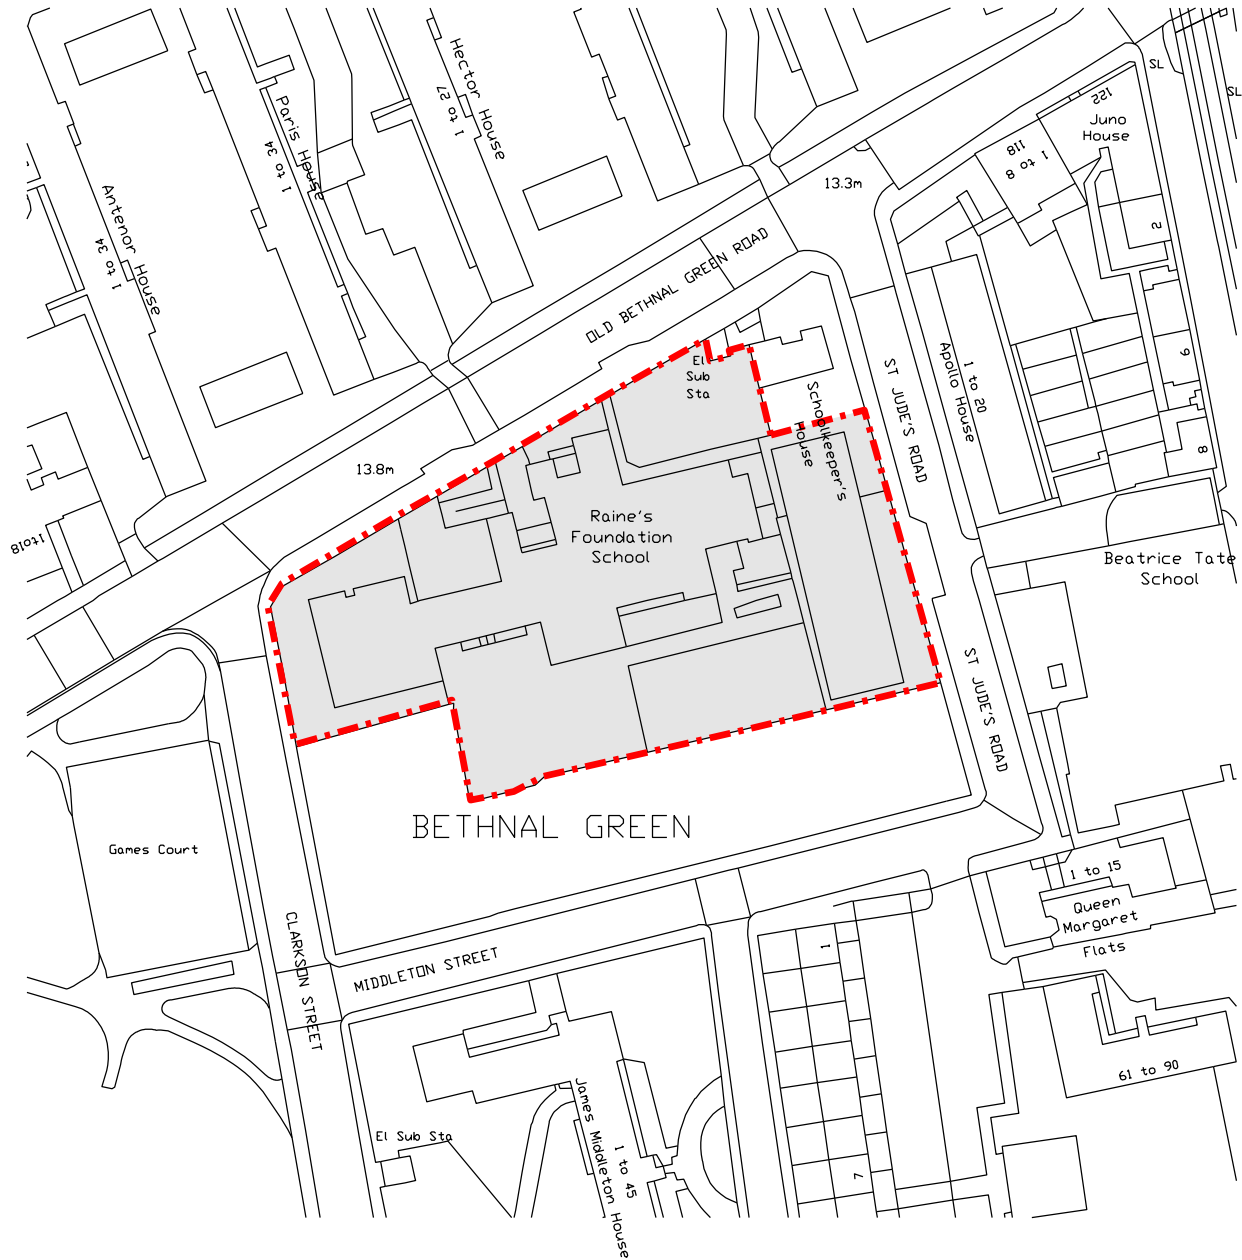

This drawing is the copyright of NBF Partnership and cannot be reproduced in any form without the express consent of the partnership. Written and scaled dimensions are to be checked on site, and any discrepancies reported.

Client RAINES FOUNDATION SCHOOL		
Job PROPOSED LOWER SCHOOL ALTERATIONS		
Drawing Title RAINES LOWER SCHOOL LOCATION PLAN		
Scale @ A4 1:1250	Date JAN 2018	Drawing No 00

**NBF**  
PARTNERSHIP

NELLIST BLUNDELL FLINT PARTNERSHIP  
CHARTERED ARCHITECTS