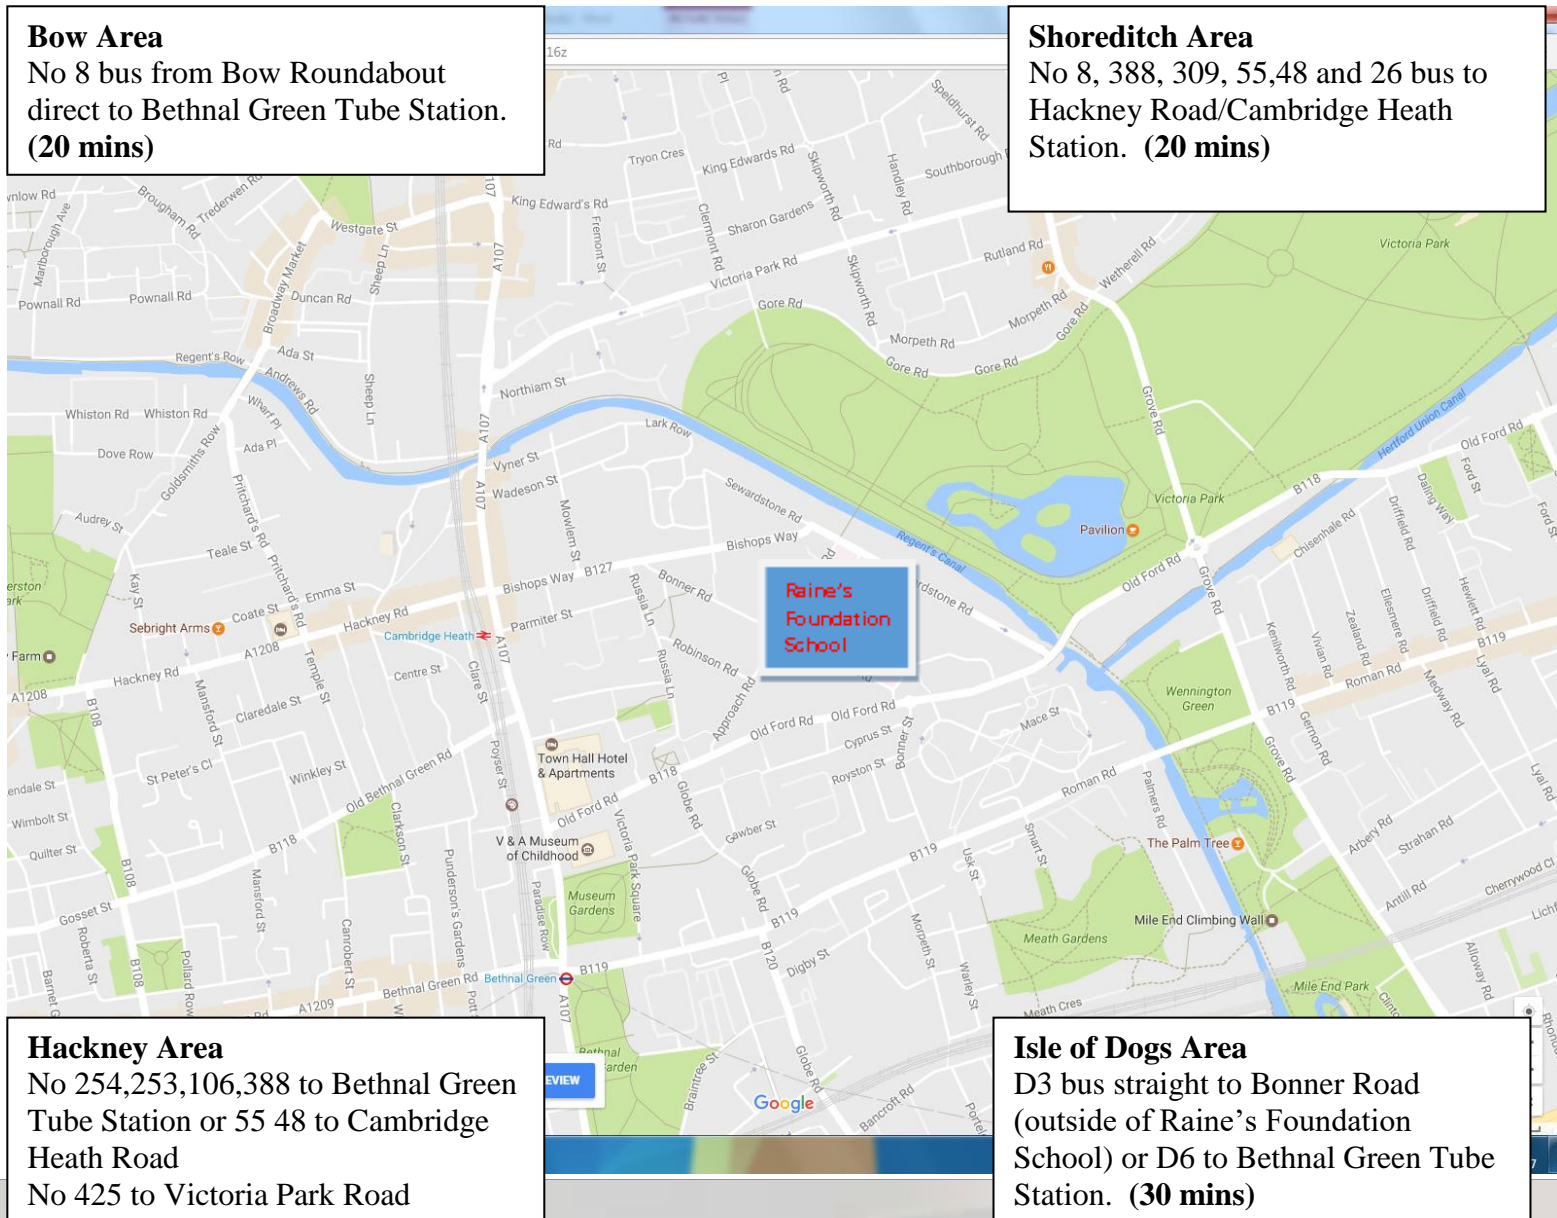

## TRANSPORT LINKS TO RAINE'S FOUNDATION SCHOOL

### **Shoreditch Area**

No 8, 388, 309, 55,48 and 26 bus to Hackney Road/Cambridge Heath Station. **(20 mins)**

### **Hackney Area**

No 254,253,106,388 to Bethnal Green Tube Station or 55 48 to Cambridge Heath Road  
No 425 to Victoria Park Road

### **Isle of Dogs Area**

D3 bus straight to Bonner Road (outside of Raine's Foundation School) or D6 to Bethnal Green Tube Station. **(30 mins)**

**I am very pleased to inform you that Raine's Foundation School has places available for September 2018.**